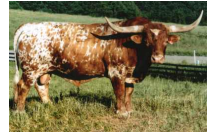

ROSEY RED WINE

Date of Birth: 03/03/2015
Registration 1: 270109
Breeder: BRYANT CATTLE COMPANY
Owner: JERRY F. GILBERT

Total Horn: 87.5000 on 09/26/2021
TTT: 70.1250 on 09/26/2021
Composite: 157.6250 on 09/26/2021

GIZMO

<http://www.hiredhandsoftware.com>