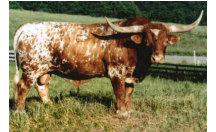

ROSEY RED WINE

Date of Birth: 03/03/2015
Registration 1: 270109
Breeder: BRYANT CATTLE COMPANY
Owner: JERRY F. GILBERT

Total Horn: 87.5000 on 09/26/2021
TTT: 70.1250 on 09/26/2021
Composite: 157.6250 on 09/26/2021

GIZMO

<http://www.hiredhandsoftware.com>