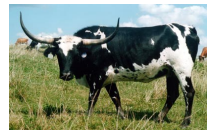

ROSY SHADOW